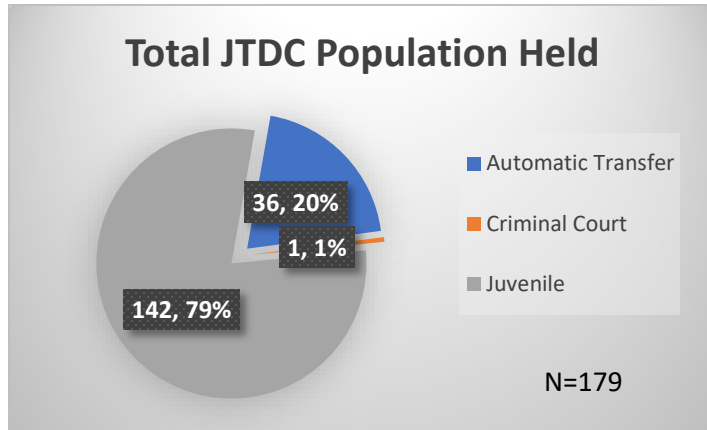

Daily Data Dashboard – April 19, 2023
Demographics for JTDC Population
Wednesday Morning Midnight Count

Total # of probation Involved youth¹: 1,163

¹ Probation Active: Any youth who is pending sentencing with an active social history, has been formally placed on probation or supervision with Cook County Juvenile Probation on the date of the report.