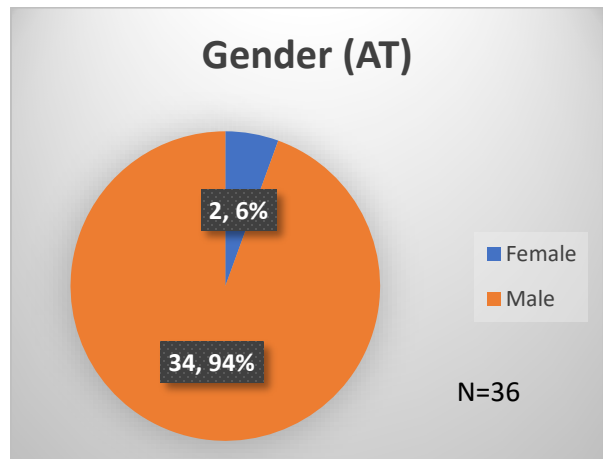

Daily Data Dashboard – April 19, 2023
Demographics for JTDC Population
Wednesday Morning Midnight Count

Total # of probation Involved youth¹: 1,163

¹ Probation Active: Any youth who is pending sentencing with an active social history, has been formally placed on probation or supervision with Cook County Juvenile Probation on the date of the report.

*Age, Gender and Race for Criminal Court population (N=1) is not represented in this report.

Data sources: cFive Supervisor – Probation Population and RMIS – JTDC Population

Daily Data Dashboard – April 19, 2023
Demographics for JTDC Population
Wednesday Morning Midnight Count