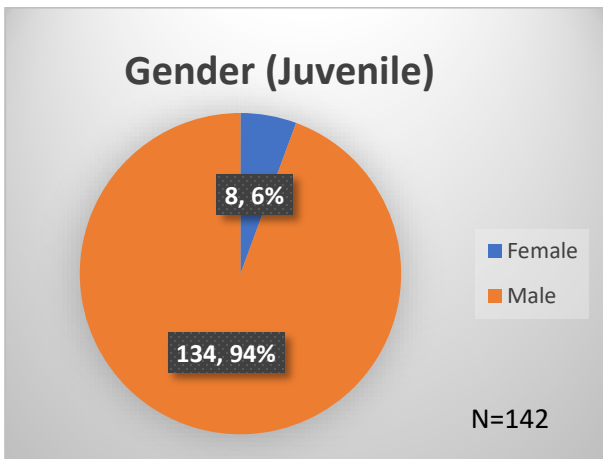

Daily Data Dashboard – April 19, 2023
Demographics for JTDC Population
Wednesday Morning Midnight Count

Total # of probation Involved youth¹: 1,163

¹ Probation Active: Any youth who is pending sentencing with an active social history, has been formally placed on probation or supervision with Cook County Juvenile Probation on the date of the report.

*Age, Gender and Race for Criminal Court population (N=1) is not represented in this report.

Data sources: cFive Supervisor – Probation Population and RMIS – JTDC Population

Daily Data Dashboard – April 19, 2023
Demographics for JTDC Population
Wednesday Morning Midnight Count