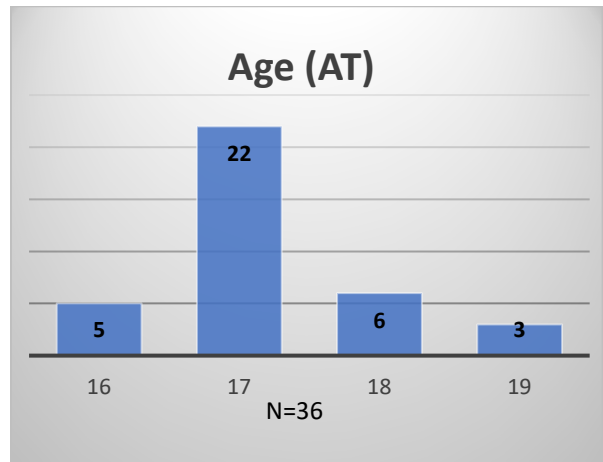

Daily Data Dashboard – April 19, 2023
Demographics for JTDC Population
Wednesday Morning Midnight Count

Total # of probation Involved youth¹: 1,163

¹ Probation Active: Any youth who is pending sentencing with an active social history, has been formally placed on probation or supervision with Cook County Juvenile Probation on the date of the report.

*Age, Gender and Race for Criminal Court population (N=1) is not represented in this report.

Data sources: cFive Supervisor – Probation Population and RMIS – JTDC Population

Daily Data Dashboard – April 19, 2023
Demographics for JTDC Population
Wednesday Morning Midnight Count