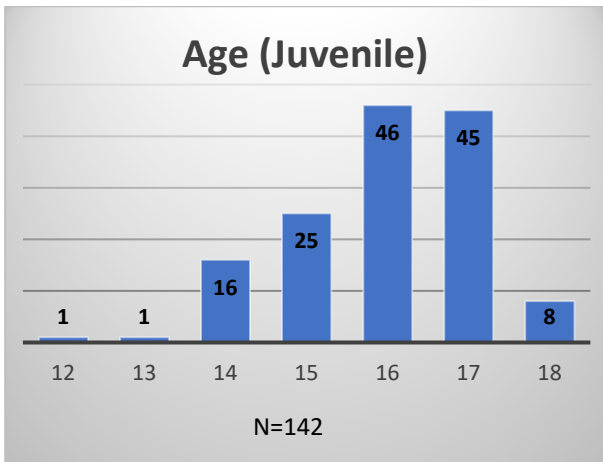

Daily Data Dashboard – April 19, 2023
Demographics for JTDC Population
Wednesday Morning Midnight Count

Total # of probation Involved youth¹: 1,163

¹ Probation Active: Any youth who is pending sentencing with an active social history, has been formally placed on probation or supervision with Cook County Juvenile Probation on the date of the report.

*Age, Gender and Race for Criminal Court population (N=1) is not represented in this report.

Data sources: cFive Supervisor – Probation Population and RMIS – JTDC Population

Daily Data Dashboard – April 19, 2023
Demographics for JTDC Population
Wednesday Morning Midnight Count